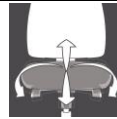

### Fabrics

Seat: BC0 – black (100% polyester)

Backrest: (100% polyester)

Mesh camouflage – white-grey (BC03), pink (BC04), green (BC05), blue (BC08)

BR / BT / CR – mesh (BC0BR.., BC0BT.., BC0CR..)

### Dimensions

Seat height: 45 – 55 cm

Seat width: 49 cm

Seat depth: 49 cm

Backrest height incl.

headrest: 97 cm

Total height: 142 – 152 cm

### Swivel chair in a new sporty design

Seat height adjustable in various positions by safety deep gaslift

Breathable mesh backrest in modern camouflage look

Large moulded seat for the highest sitting comfort with integrated Sitness-joint for a three-dimensional moveability

Synchro mechanism to adjust the seat- and backrest angle synchronously, tension individually adjustable to the body weight and lockable in various positions

Large and solid polyamide base black, equipped with braked and modern double wheel safety castors suitable for carpet floors